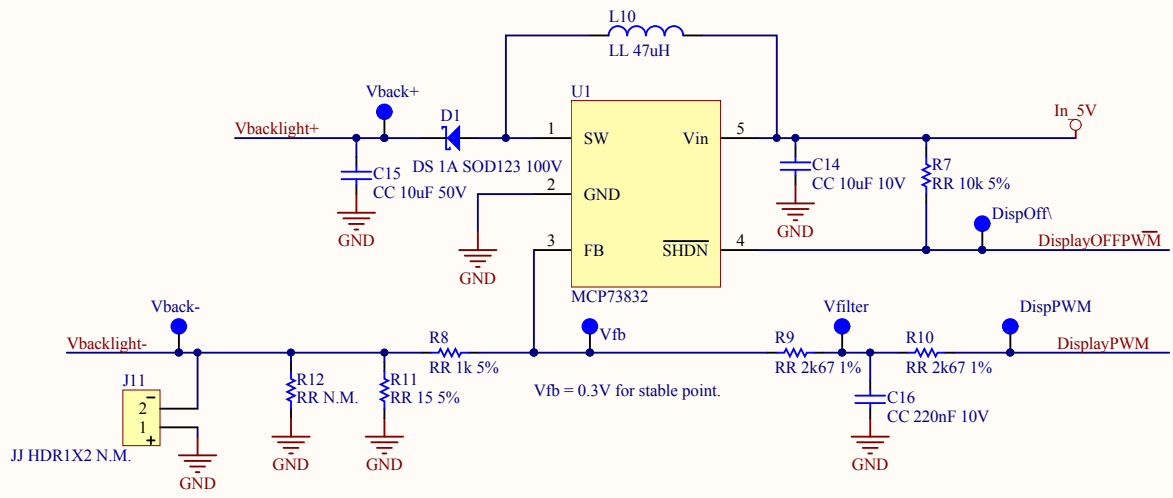

Disp1
 Display 5"
 Display 5 or 4.3 Inches

Title Berta A5 LCD LCD			ACME Systems srl
Size: A4	Number:	Revision: 1.0	www.acmesystems.it
Date: 03/07/2014	Time: 21:29:37	Sheet 1 of 2	
File: C:\MySyncFolder\PCB 1\BERTA A5 LCD\BERTA A5 LCD LCD.SchDoc			

Title Berta A5 LCD BASE		ACME Systems srl	
Size: A4	Number:	Revision: 1.0	
Date: 03/07/2014	Time: 21:29:37	Sheet 1 of 2	
File: C:\MySyncFolder\PCB 1\BERTA A5 LCD\BERTA A5 LCD BASE.SchDoc		www.acmesystems.it	