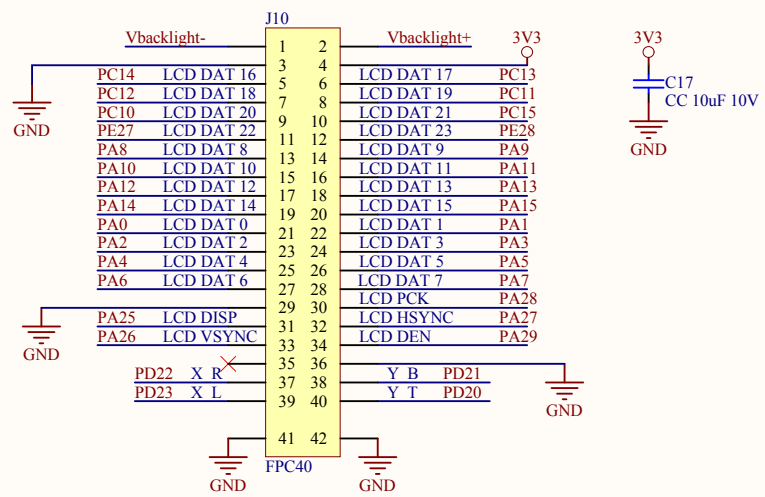

Disp1
 Display 5"
 Display 5 or 4.3 Inches

Title Berta A5 LCD LCD			ACME Systems srl
Size: A4	Number:	Revision: 1.0	www.acmesystems.it
Date: 03/07/2014	Time: 21:29:37	Sheet 1 of 2	
File: C:\MySyncFolder\PCB 1\BERTA A5 LCD\BERTA A5 LCD LCD.SchDoc			

Title Berta A5 LCD BASE		ACME Systems srl	
Size: A4	Number:	Revision: 1.0	
Date: 03/07/2014	Time: 21:29:37	Sheet 1 of 2	
File: C:\MySyncFolder\PCB 1\BERTA A5 LCD\BERTA A5 LCD BASE.SchDoc		www.acmesystems.it	