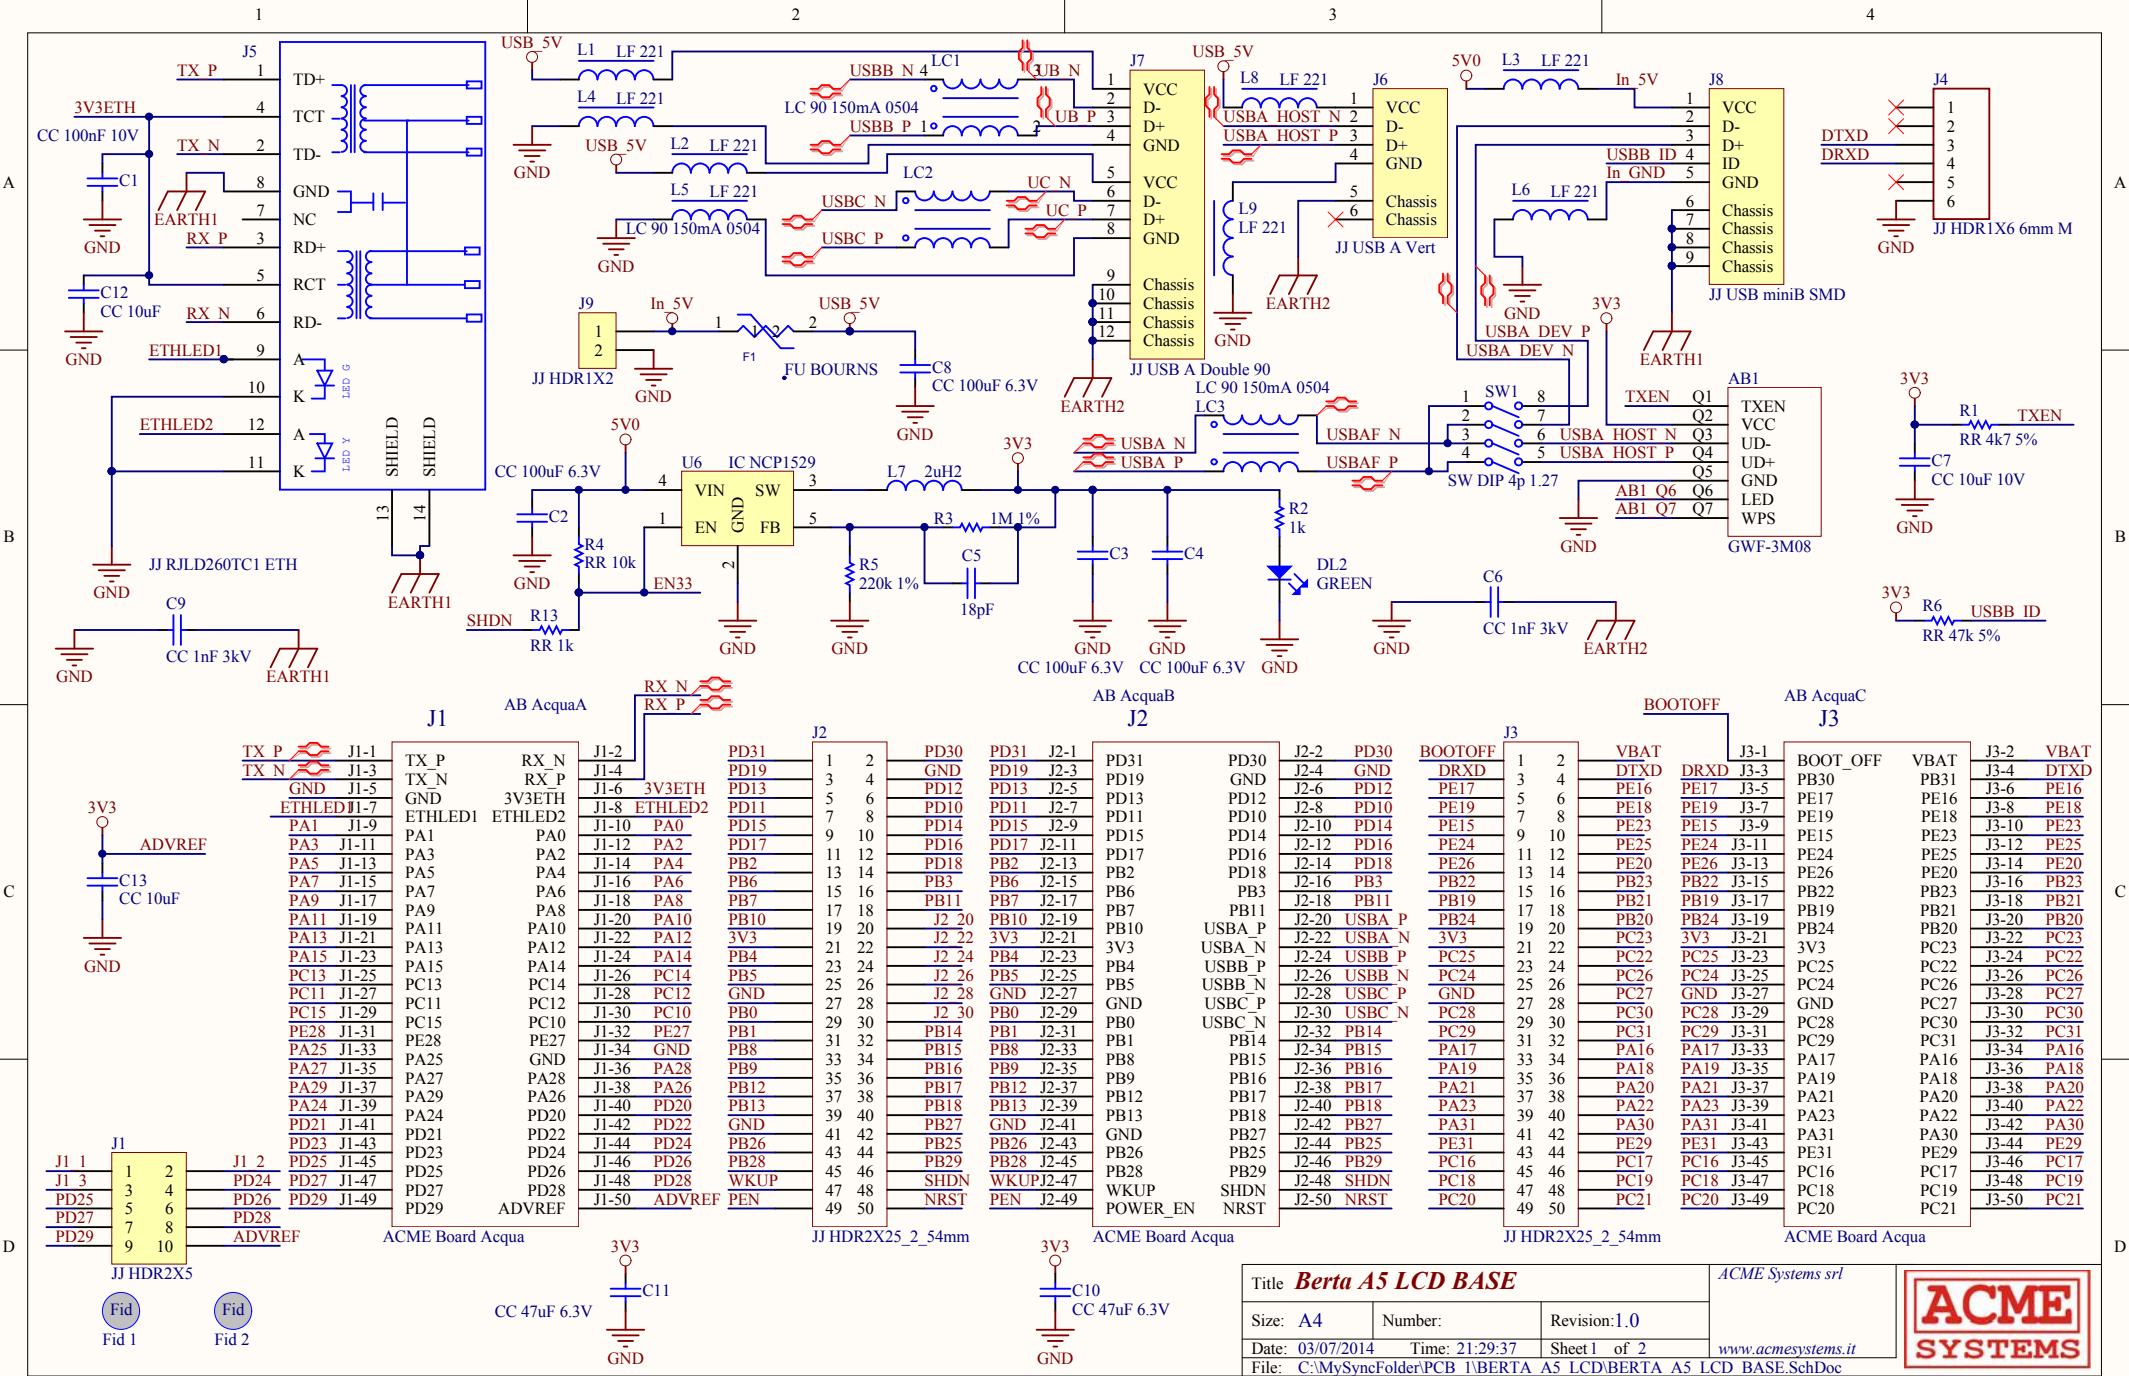

Disp1
 Display 5"
 Display 5 or 4.3 Inches

Title Berta A5 LCD LCD			ACME Systems srl
Size: A4	Number:	Revision: 1.0	www.acmesystems.it
Date: 03/07/2014	Time: 21:29:37	Sheet 1 of 2	
File: C:\MySyncFolder\PCB 1\BERTA A5 LCD\BERTA A5 LCD LCD.SchDoc			

Title Berta A5 LCD BASE		ACME Systems srl	
Size: A4	Number:	Revision: 1.0	
Date: 03/07/2014	Time: 21:29:37	Sheet 1 of 2	
File: C:\MySyncFolder\PCB 1\BERTA A5 LCD\BERTA A5 LCD BASE.SchDoc		www.acmesystems.it	